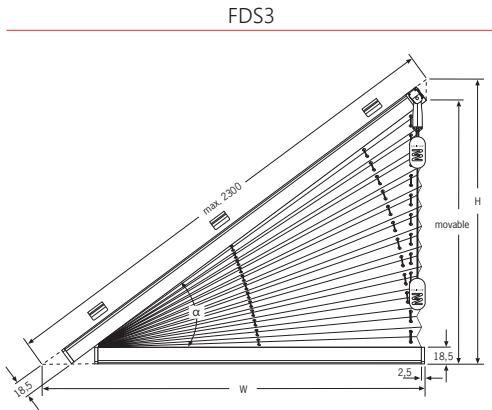

Type	Minimum dimensions		Maximum dimensions		Maximum slope length	Angle (α)
	(W) MIN	(H) MIN	(W) MAX	(H) MAX		
FDS3	30	30	220	160	230	5°-50°
FDS4	30	30	100	100	230	5°-45°

Available fabric types:

Fitting: vertical

Standard inkluderar persienn typ FDS3 med profiler i vitt eller silver. Plisségardin typ FDS4 kontrolltillägg.FDS4 typ finns inte med tyg typ HC.

Möjlighet att använda icke-borrande fästen.

pristillägg för typ FDS4