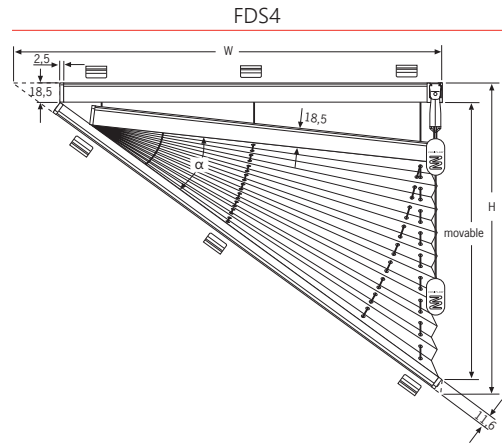

Type	Minimum dimensions		Maximum dimensions		Maximum slope length	Angle (α)
	(W) MIN	(H) MIN	(W) MAX	(H) MAX		
FDS3	30	30	220	160	230	5°-50°
FDS4	30	30	100	100	230	5°-45°

Available fabric types:

Fitting: vertical

Standard inkluderar persienn typ FDS3 med profiler i vitt eller silver. Plisségardin typ FDS4 kontrolltillägg.FDS4 typ finns inte med tyg typ HC.

Möjlighet att använda icke-borrande fästen.

pristillägg för typ FDS4