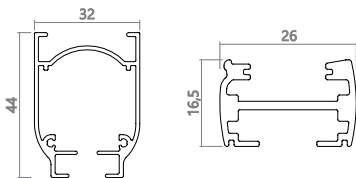

Typ	Minimum dimensions		Maximum dimensionse		Available fabric types	System colours				Fitting
	(W) MIN	(H) MIN	(W) MAX	(H) MAX		white RAL 9016	black RAL 9005	anthracite	grey	
R5	60	30	300	260	 					 vertical

**i** Price in the table includes blind type R5 with double chain control. The color of the string matches the color of the system.

**!** In Child Safety option on each side the chain mechanism extends 1,7 cm beyond fabric outline.

Blind height / Package height

R5

50 cm	9 cm
100 cm	10 cm
150 cm	11 cm
200 cm	12 cm
260 cm	13 cm

Profile

Brackets

type A (universal)

R5